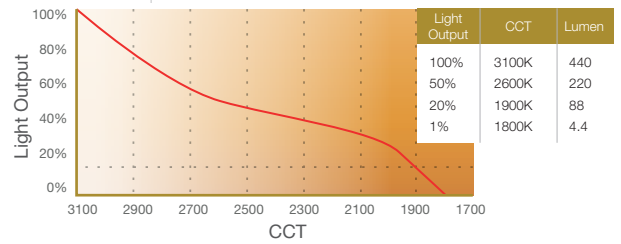

35 NEST WARM DIM

7.5W DIM-TO-WARM INTEGRATED LED MODULE

AVAILABLE OPTIONS

LED MODULE

ACCESSORIES

DRIVER DIMMING

TECHNOLOGY AND FEATURES

Advanced Thermal Protection System

Low Flicker, No Risk (IEEE 1789)

Converging Optical Lens Maximising LOR

DIMENSIONS (MM)

SPECIFICATIONS

Family Type	35 NEST Series
Mains Voltage	220-240V, 50Hz
Power Factor	>0.9
Colour	Black
Installation Compatibility	Compatible with ELR size-3 fixtures or most MR16 fittings, ELR size-4 fixtures or most AR70 fittings with optional mounting brackets.
Lifetime	50,000 hours (80% lumen maintenance at Ta = 25°C), B10
Beam Angles	10°, 20°, 35°, 60°
Colour Temperatures	Warm Dim (3100K - 1800K)
CRI	ProART (CRI-95)
SDCM	2 step MacAdam ellipse binning